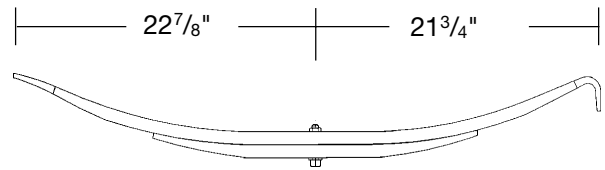

Trailer Spring, Single Leaf  
4" Medium Arch, 11,000 lb. capacity  
Replaces Reyco T5555, 5555-00  
**Part No. T-S-TRA031**

Trailer Spring, Single Leaf  
Low  $4\frac{5}{8}$ " arch, 10,500 lb capacity  
Replaces Fruehauf UCD008315-001  
**Part No. T-S-TRA013**

Trailer Spring, Single Leaf  
High  $4\frac{5}{8}$ " arch, 10,500 lb. capacity  
Replaces Fruehauf UXA000178  
**Part No. T-S-TRA015**

Trailer Spring, Single Leaf  
Medium 3" arch, 11,000 lb. capacity  
Replaces Reyco T7297  
**Part No. T-S-TRA035**

## LEAF SPRINGS

Trailer Spring, Two Leaf - High  $6\frac{3}{4}$ " Arch  
22,400 lb. GAWR  
Hutchens 324-00 (TRA-2752)  
**Part No. T-S-324-00**

Trailer Spring, Two Leaf - Medium  $5\frac{1}{4}$ " Arch  
22,400 lb. GAWR  
Hutchens 326-00 (TRA-2754)  
**Part No. T-S-326-00**