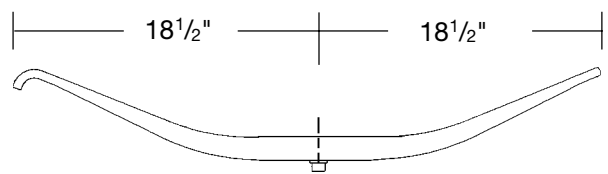

Trailer Spring, Single Leaf
Medium 3" arch, 11,000 lb. capacity
Replaces Reyco T7297
Part No. T-S-TRA035