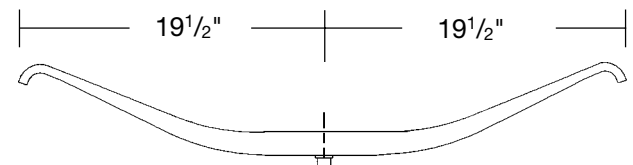

Trailer Spring, Single Leaf
Low $4\frac{5}{8}$ " arch, 10,500 lb capacity
Replaces Fruehauf UCD008315-001
Part No. T-S-TRA013