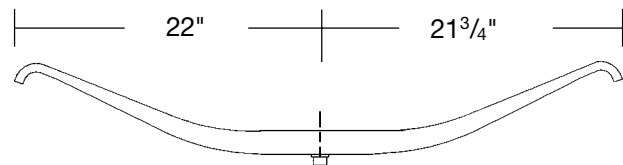

**LEAF SPRINGS**

Trailer Spring, Single Leaf - Low  $4\frac{3}{8}$ " Arch  
42.5" Axle Spacing, 22,400 lb. GAWR  
Hutchens 7051-42  
**Part No. T-S-TRA026**

Trailer Spring, Single Leaf - High  $7\frac{1}{8}$ " Arch  
22,400 lb. GAWR  
Hutchens 360-00 (TRA-023)  
**Part No. T-S-360-00**

Trailer Spring, Single Leaf - Low Arch  
22,400 lb. GAWR  
Hutchens 363-00  
**Part No. T-S-363-00**

Trailer Spring, Single Leaf,  $5\frac{1}{4}$ " Arch  
Replaces T/M 3-A3-56  
**Part No. T-S-TRA051**

Trailer Spring, Single Leaf,  $4\frac{3}{4}$ " Arch  
10,500 lb. capacity  
Replaces Fruehauf UXA0186-1  
**Part No. T-S-TRA011**

Trailer Spring, Single Leaf  
 $4\frac{3}{4}$ " arch, 14,500 lb capacity  
Replaces Fruehauf UCC007280-001  
**Part No. T-S-TRA012**