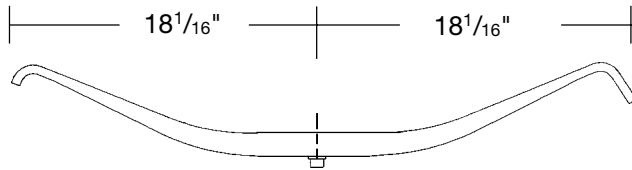

**LEAF SPRINGS**

Trailer Spring, Single Leaf - Low  $4\frac{3}{8}$ " Arch  
42.5" Axle Spacing, 22,400 lb. GAWR  
Hutchens 7051-42  
**Part No. T-S-TRA026**

Trailer Spring, Single Leaf - High  $7\frac{1}{8}$ " Arch  
22,400 lb. GAWR  
Hutchens 360-00 (TRA-023)  
**Part No. T-S-360-00**

Trailer Spring, Single Leaf - Low Arch  
22,400 lb. GAWR  
Hutchens 363-00  
**Part No. T-S-363-00**

Trailer Spring, Single Leaf,  $5\frac{1}{4}$ " Arch  
Replaces T/M 3-A3-56  
**Part No. T-S-TRA051**