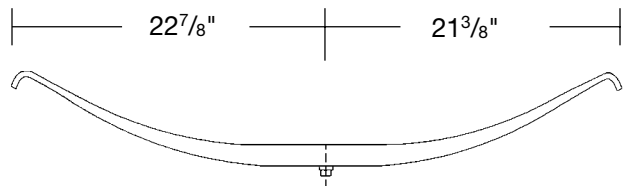

**LEAF SPRINGS**

Trailer Spring, Single Leaf - Low  $4\frac{3}{8}$ " Arch  
42.5" Axle Spacing, 22,400 lb. GAWR  
Hutchens 7051-42  
**Part No. T-S-TRA026**

Trailer Spring, Single Leaf - High  $7\frac{1}{8}$ " Arch  
22,400 lb. GAWR  
Hutchens 360-00 (TRA-023)  
**Part No. T-S-360-00**

Trailer Spring, Single Leaf - Low Arch  
22,400 lb. GAWR  
Hutchens 363-00  
**Part No. T-S-363-00**

Trailer Spring, Single Leaf,  $5\frac{1}{4}$ " Arch  
Replaces T/M 3-A3-56  
**Part No. T-S-TRA051**