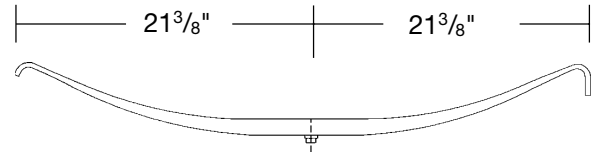

**LEAF SPRINGS**

Trailer Spring, Single Leaf - Low  $4\frac{3}{8}$ " Arch  
42.5" Axle Spacing, 22,400 lb. GAWR  
Hutchens 7051-42  
**Part No. T-S-TRA026**

Trailer Spring, Single Leaf - High  $7\frac{1}{8}$ " Arch  
22,400 lb. GAWR  
Hutchens 360-00 (TRA-023)  
**Part No. T-S-360-00**

Trailer Spring, Single Leaf - Low Arch  
22,400 lb. GAWR  
Hutchens 363-00  
**Part No. T-S-363-00**

Trailer Spring, Single Leaf,  $5\frac{1}{4}$ " Arch  
Replaces T/M 3-A3-56  
**Part No. T-S-TRA051**