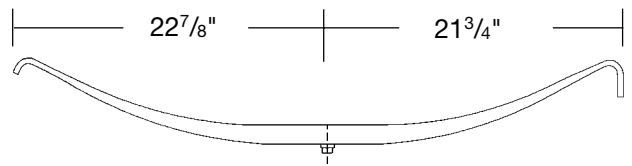

**LEAF SPRINGS**

Trailer Spring, Single Leaf - Low  $4\frac{3}{8}$ " Arch  
42.5" Axle Spacing, 22,400 lb. GAWR  
Hutchens 7051-42  
**Part No. T-S-TRA026**

Trailer Spring, Single Leaf - High  $7\frac{1}{8}$ " Arch  
22,400 lb. GAWR  
Hutchens 360-00 (TRA-023)  
**Part No. T-S-360-00**

Trailer Spring, Single Leaf - Low Arch  
22,400 lb. GAWR  
Hutchens 363-00  
**Part No. T-S-363-00**

Trailer Spring, Single Leaf,  $5\frac{1}{4}$ " Arch  
Replaces T/M 3-A3-56  
**Part No. T-S-TRA051**