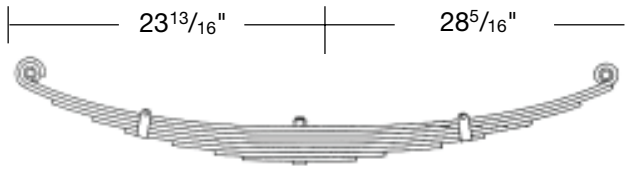

**Part No. T-S-TRA-2728-SP**

**LEAF SPRINGS**

Ford Drive 3, 8/3/3 Leaf, 7" Arch  
10,400 lb. capacity.

**Part No. T-S-43-415**

Ford L Series, 10 Leaf, 5<sup>7/8</sup>" Arch  
7,200 lb. capacity.

**Part No. T-S-43-432**