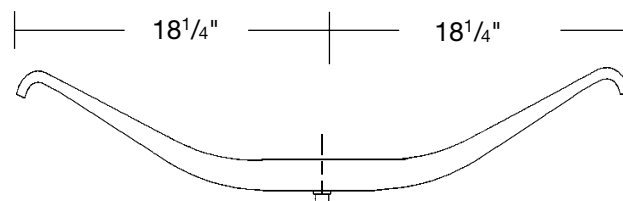

**LEAF SPRINGS**

Trailer Spring, Single Leaf - Low  $4\frac{3}{8}$ " Arch  
42.5" Axle Spacing, 22,400 lb. GAWR  
Hutchens 7051-42  
**Part No. T-S-TRA026**

Trailer Spring, Single Leaf - High  $7\frac{1}{8}$ " Arch  
22,400 lb. GAWR  
Hutchens 360-00 (TRA-023)  
**Part No. T-S-360-00**

Trailer Spring, Single Leaf - Low Arch  
22,400 lb. GAWR  
Hutchens 363-00  
**Part No. T-S-363-00**

Trailer Spring, Single Leaf,  $5\frac{1}{4}$ " Arch  
Replaces T/M 3-A3-56  
**Part No. T-S-TRA051**

Trailer Spring, Single Leaf,  $4\frac{3}{4}$ " Arch  
10,500 lb. capacity  
Replaces Fruehauf UXA0186-1  
**Part No. T-S-TRA011**

Trailer Spring, Single Leaf  
 $4\frac{3}{4}$ " arch, 14,500 lb capacity  
Replaces Fruehauf UCC007280-001  
**Part No. T-S-TRA012**

Trailer Spring, Single Leaf  
4" Medium Arch, 11,000 lb. capacity  
Replaces Reyco T5555, 5555-00  
**Part No. T-S-TRA031**

Trailer Spring, Single Leaf  
Low  $4\frac{5}{8}$ " arch, 10,500 lb capacity  
Replaces Fruehauf UCD008315-001  
**Part No. T-S-TRA013**