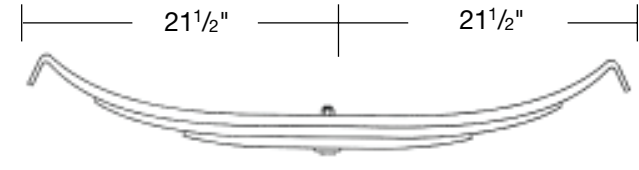

Fruehauf F Series, 1 Leaf, 3^{1/2}" Arch
10,500 lb. capacity.

Part No. T-S-TRA-018