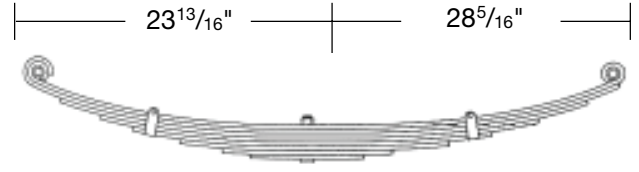

**Part No. T-S-83-115**

Trailer Spring, Three Leaf, 4-1/2" Arch  
24,000 lb. capacity. Replaces 355-00  
IMPORTED

**Part No. T-S-TRA-2727-SP**

Trailer Spring, Three Leaf, 3-5/8" Arch  
24,000 lb. capacity. Replaces 356-00  
IMPORTED

**Part No. T-S-TRA-2728-SP**

**LEAF SPRINGS**

Ford Drive 3, 8/3/3 Leaf, 7" Arch  
10,400 lb. capacity.

**Part No. T-S-43-415**

Ford L Series, 10 Leaf, 5<sup>7/8</sup>" Arch  
7,200 lb. capacity.

**Part No. T-S-43-432**