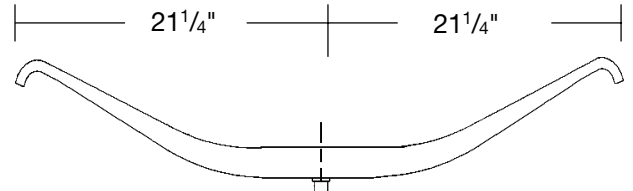

Trailer Spring, Single Leaf
 $4\frac{3}{4}$ " arch, 14,500 lb capacity
Replaces Fruehauf UCC007280-001
Part No. T-S-TRA012