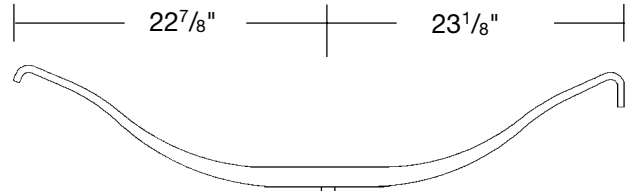

**LEAF SPRINGS**

Trailer Spring, Single Leaf - Low  $4\frac{3}{8}$ " Arch  
42.5" Axle Spacing, 22,400 lb. GAWR  
Hutchens 7051-42  
**Part No. T-S-TRA026**

Trailer Spring, Single Leaf - High  $7\frac{1}{8}$ " Arch  
22,400 lb. GAWR  
Hutchens 360-00 (TRA-023)  
**Part No. T-S-360-00**

Trailer Spring, Single Leaf - Low Arch  
22,400 lb. GAWR  
Hutchens 363-00  
**Part No. T-S-363-00**

Trailer Spring, Single Leaf,  $5\frac{1}{4}$ " Arch  
Replaces T/M 3-A3-56  
**Part No. T-S-TRA051**