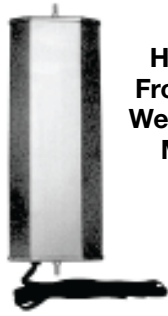

GROTE MIRRORS & ACCESSORIES AND TRUCKLITE

**Heated,
Frost-Free
West Coast
Mirror**

- 7" x 16" mirror
- Internal heating element
- Polished plate glass silvered mirror
- weather sealed in vinyl
- 5/16" rod-through construction

Part No. T-H-GR16053