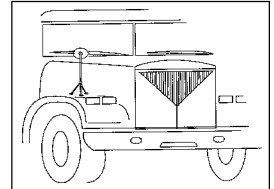

1. Eliminate blind spots
2. Fully adjustable
   - Use with convex mirror heads to increase vision
   - Stainless steel arms with 3" coated washers.

Part No. T-H-TL97829