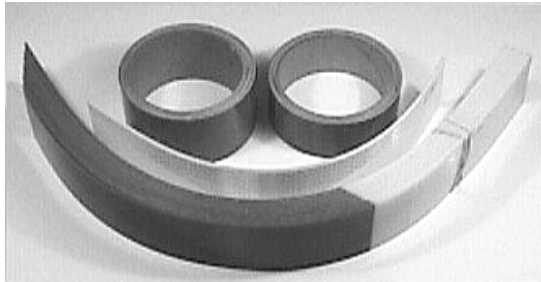

Red: **Part No. T-E-TL98006R**

Yellow: **Part No. T-E-TL98006Y**

3.20" Diameter

2.16" Diameter

2.20" Diameter

2" Reflector

Sealed Lens and Housing

Adhesive Backing

Red: **Part # T-E-TL98008R**

Yellow: **Part # T-E-TL98008Y**

Center Mount

Red: **Part # T-E-TL98007R**

Yellow: **Part # T-E-TL98007Y**

REFLECTIVE TAPE

3M

Conspicuity Markings

2" X 150' Roll
11" Red, 7" White
Part No. T-E-1012572

Conspicuity Tape
1" x 150' Roll
11" Red, 7" White
Part No. T-E-1012577

Conspicuity Tape
2" x 150' Roll
6" Red, 6" White
7 Year Warranty!
Part No. T-E-1012569